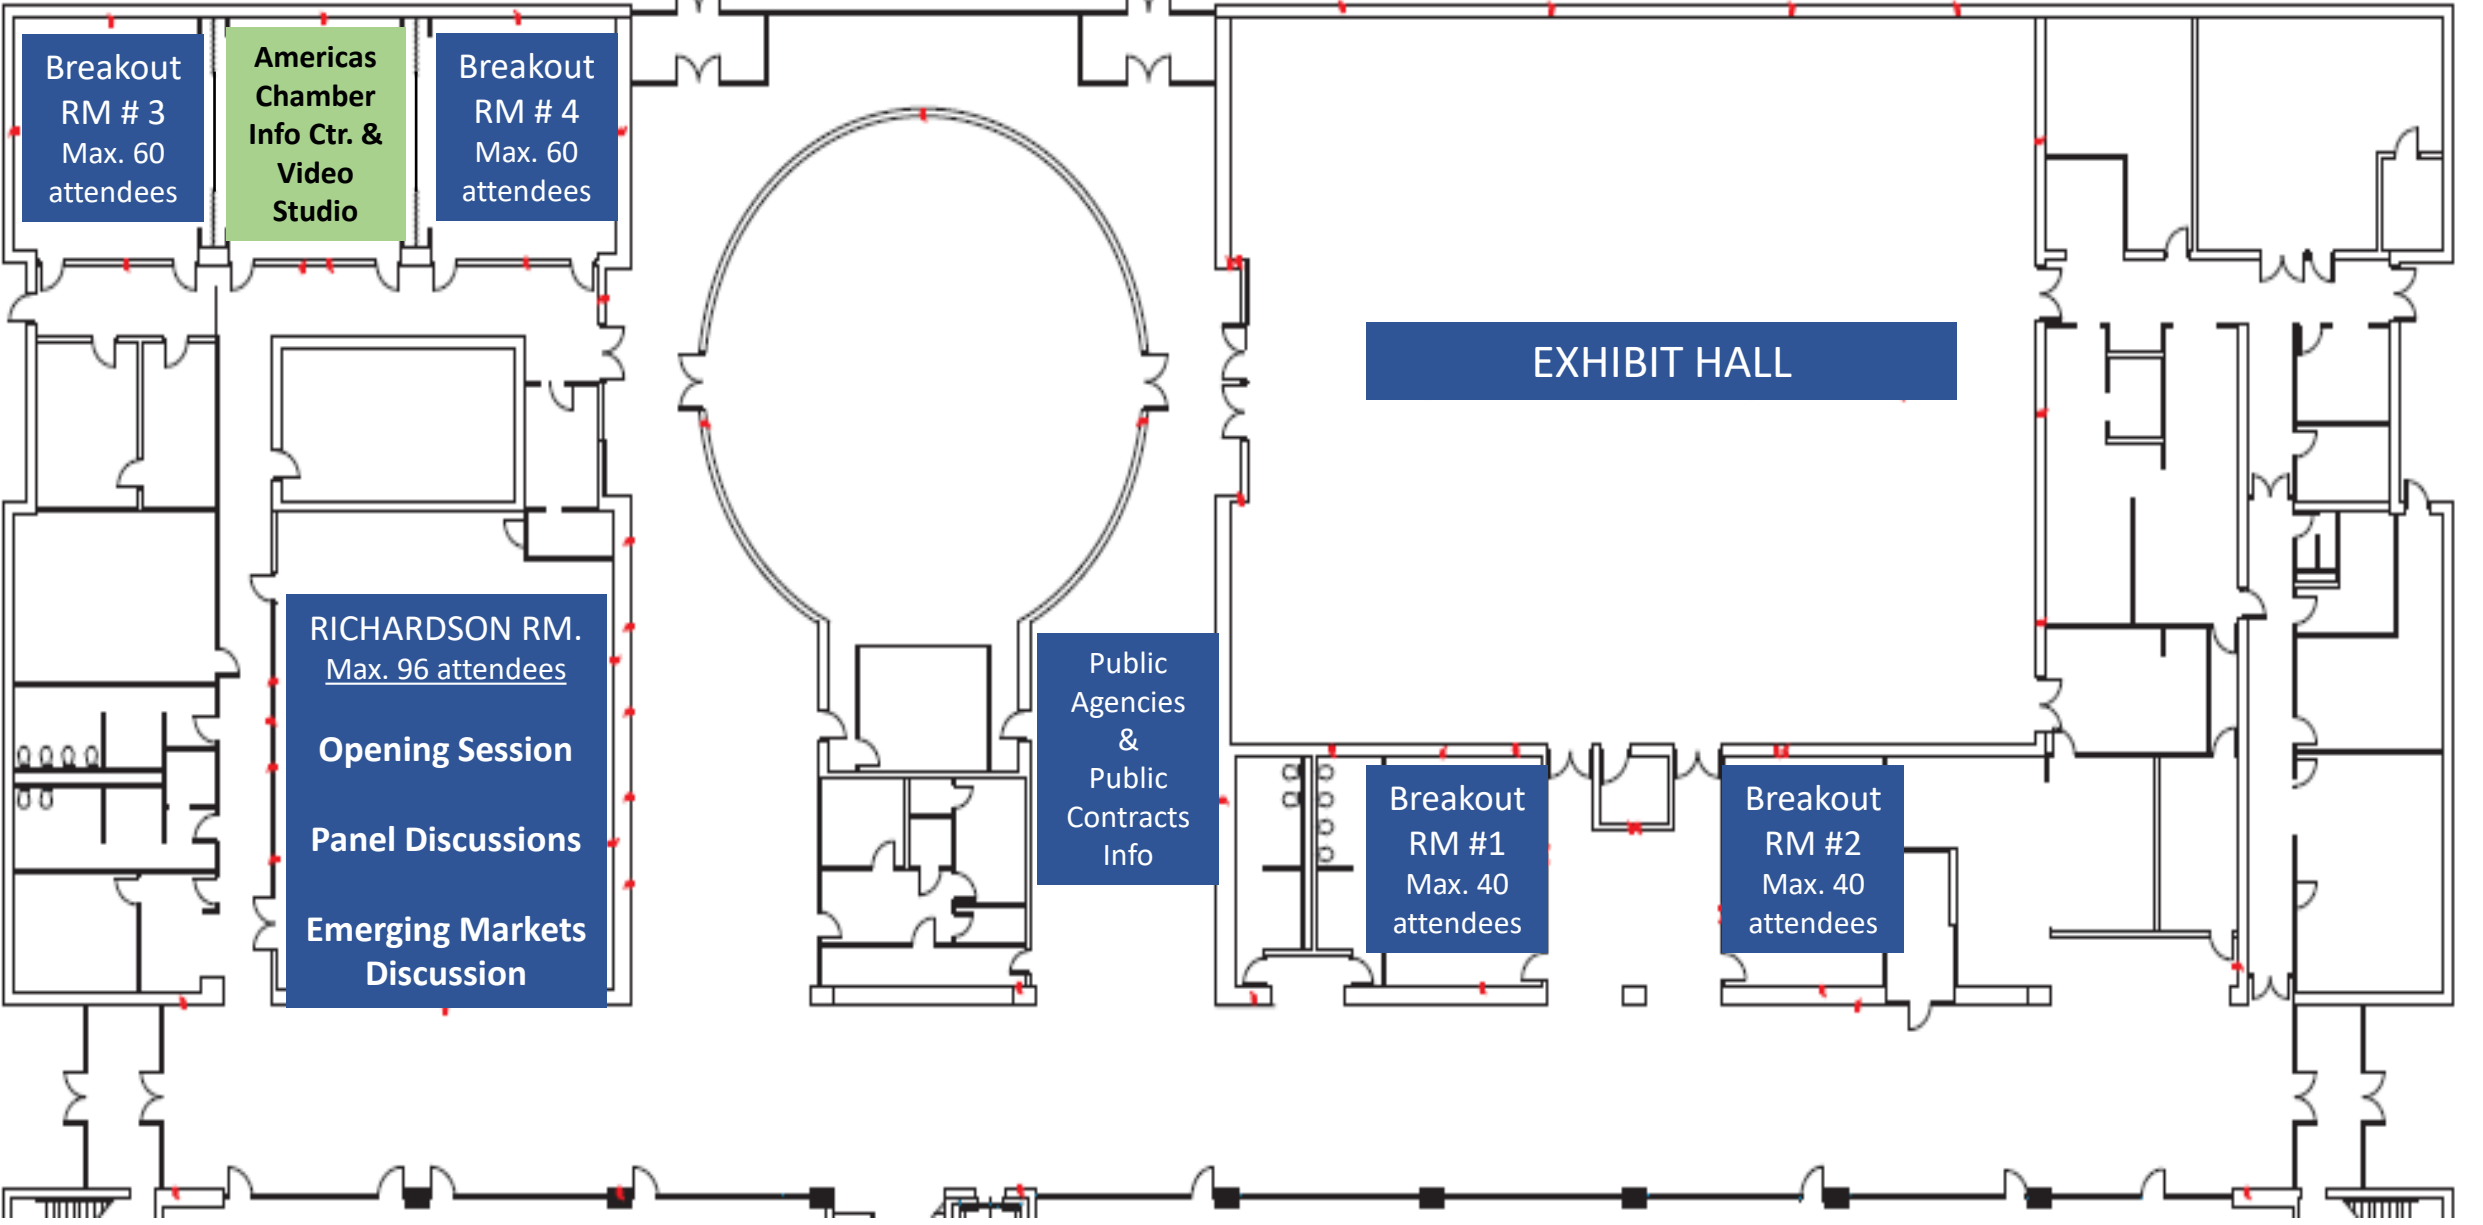

NORTH

Breakout  
RM # 3  
Max. 60  
attendees

Americas  
Chamber  
Info Ctr. &  
Video  
Studio

Breakout  
RM # 4  
Max. 60  
attendees

EXHIBIT HALL

RICHARDSON RM.  
Max. 96 attendees  
Opening Session  
Panel Discussions  
Emerging Markets  
Discussion

Public  
Agencies  
&  
Public  
Contracts  
Info

Breakout  
RM #1  
Max. 40  
attendees

Breakout  
RM #2  
Max. 40  
attendees